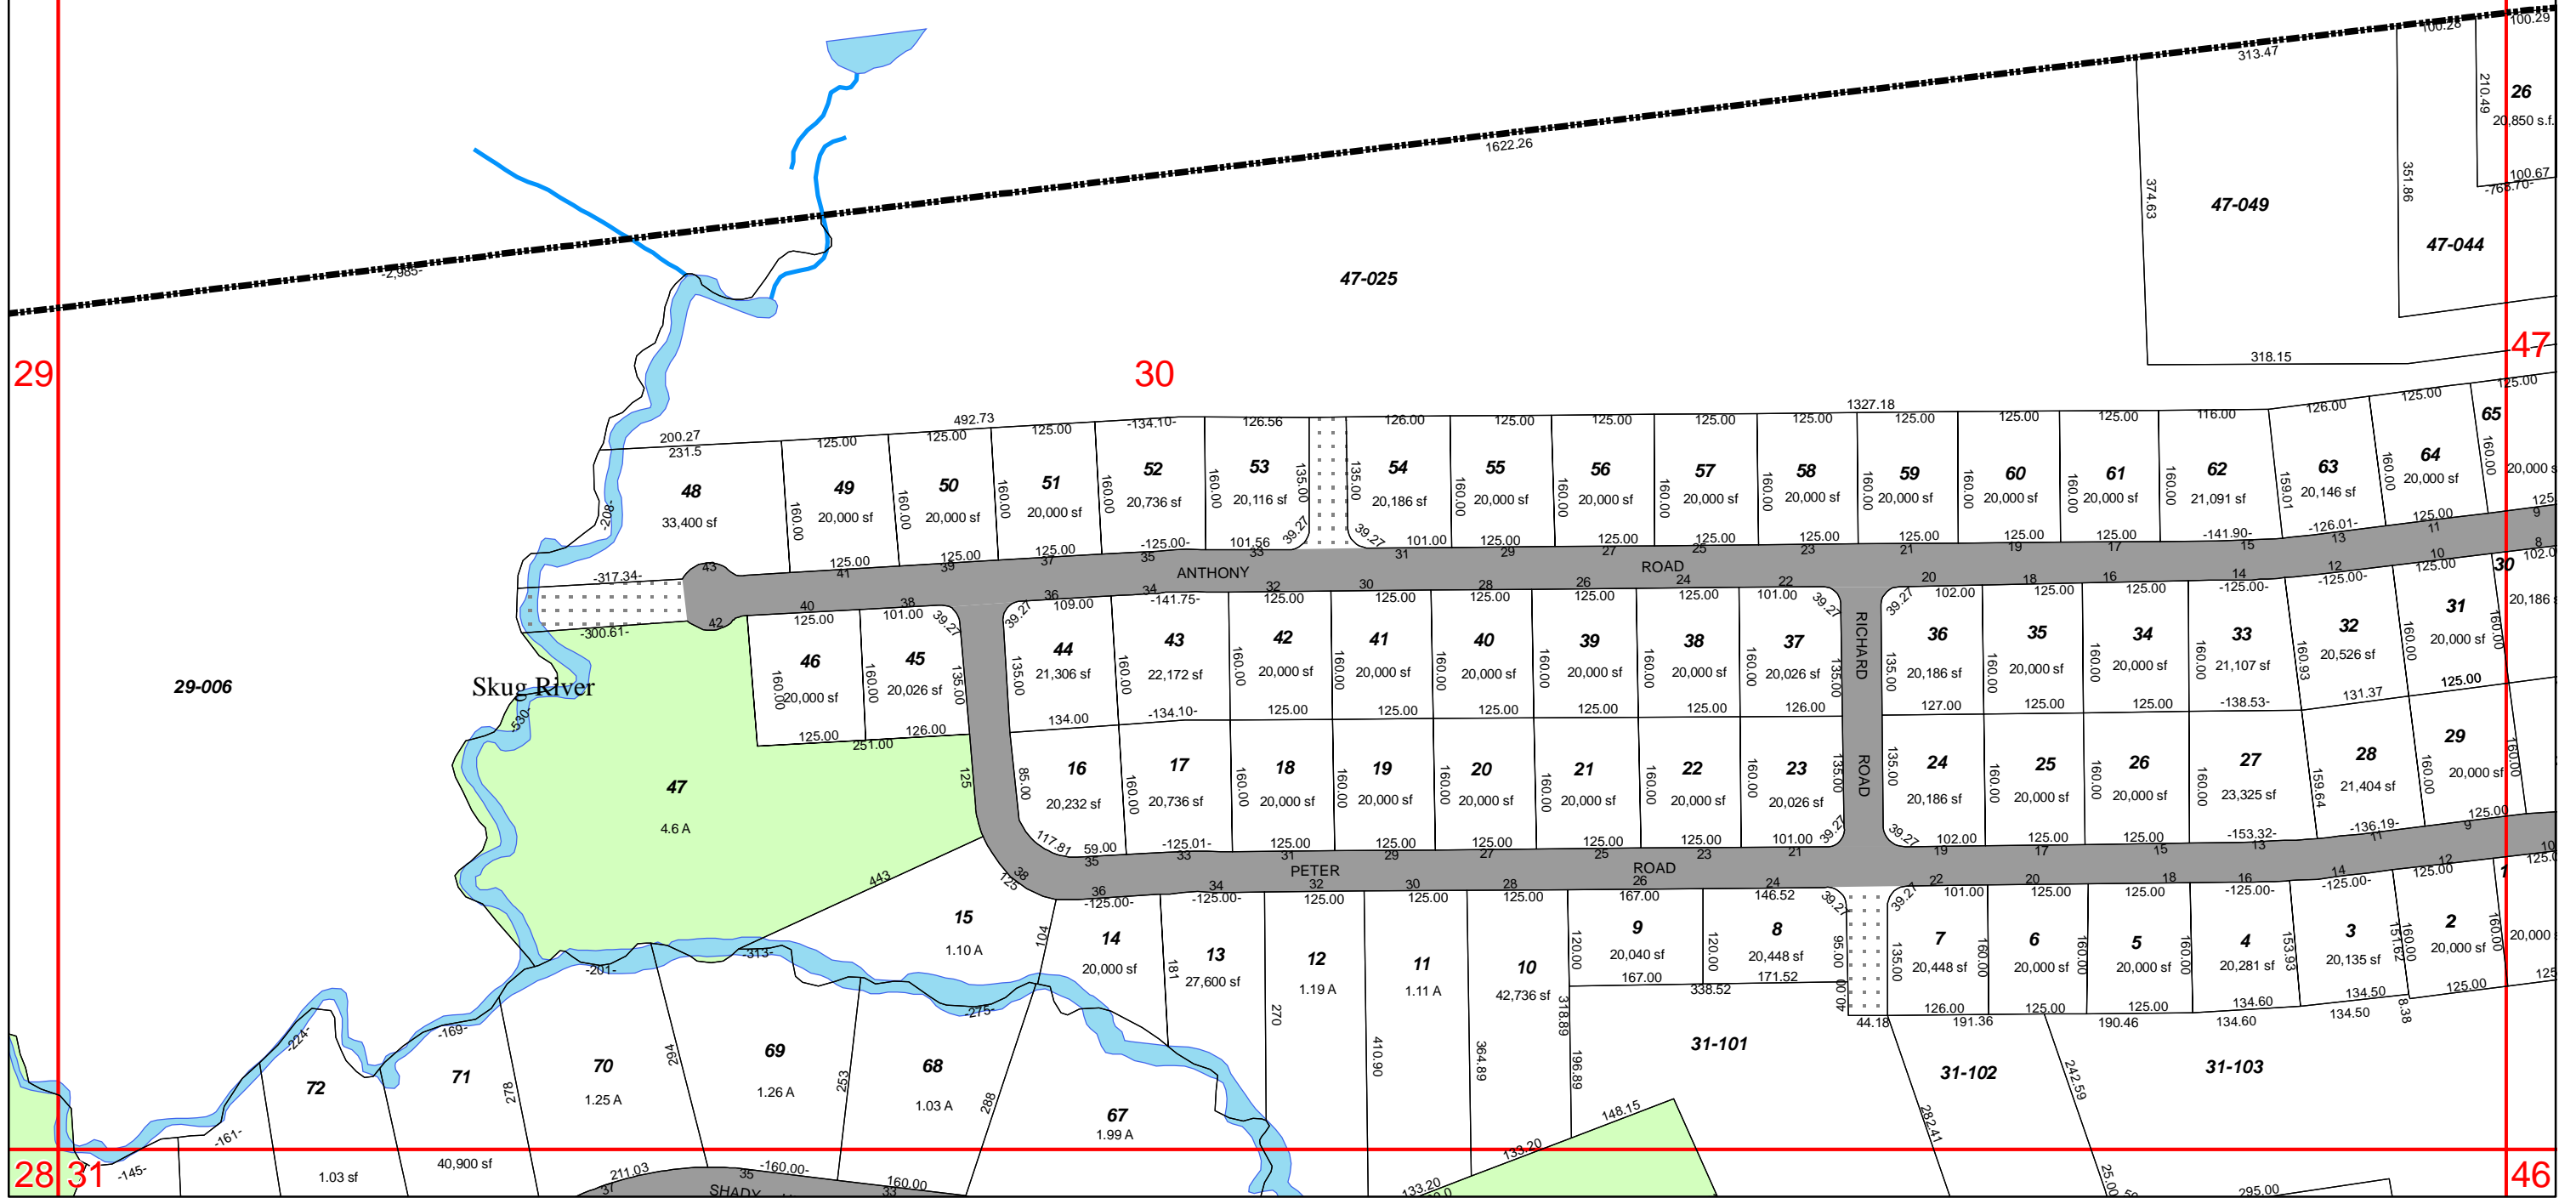

ANDOVER

Legend

- Town Boundary
- Property Map Sheet
- Parcels
- Town Owned Land
- Street Status: Accepted, Unaccepted, Paper
- Lakes & Rivers
- Streams

PROPERTY MAP TOWN OF NORTH READING, MA

Data current 1/1/08.
Max parcel ID: 72
Data are for assessing purposes only.

30