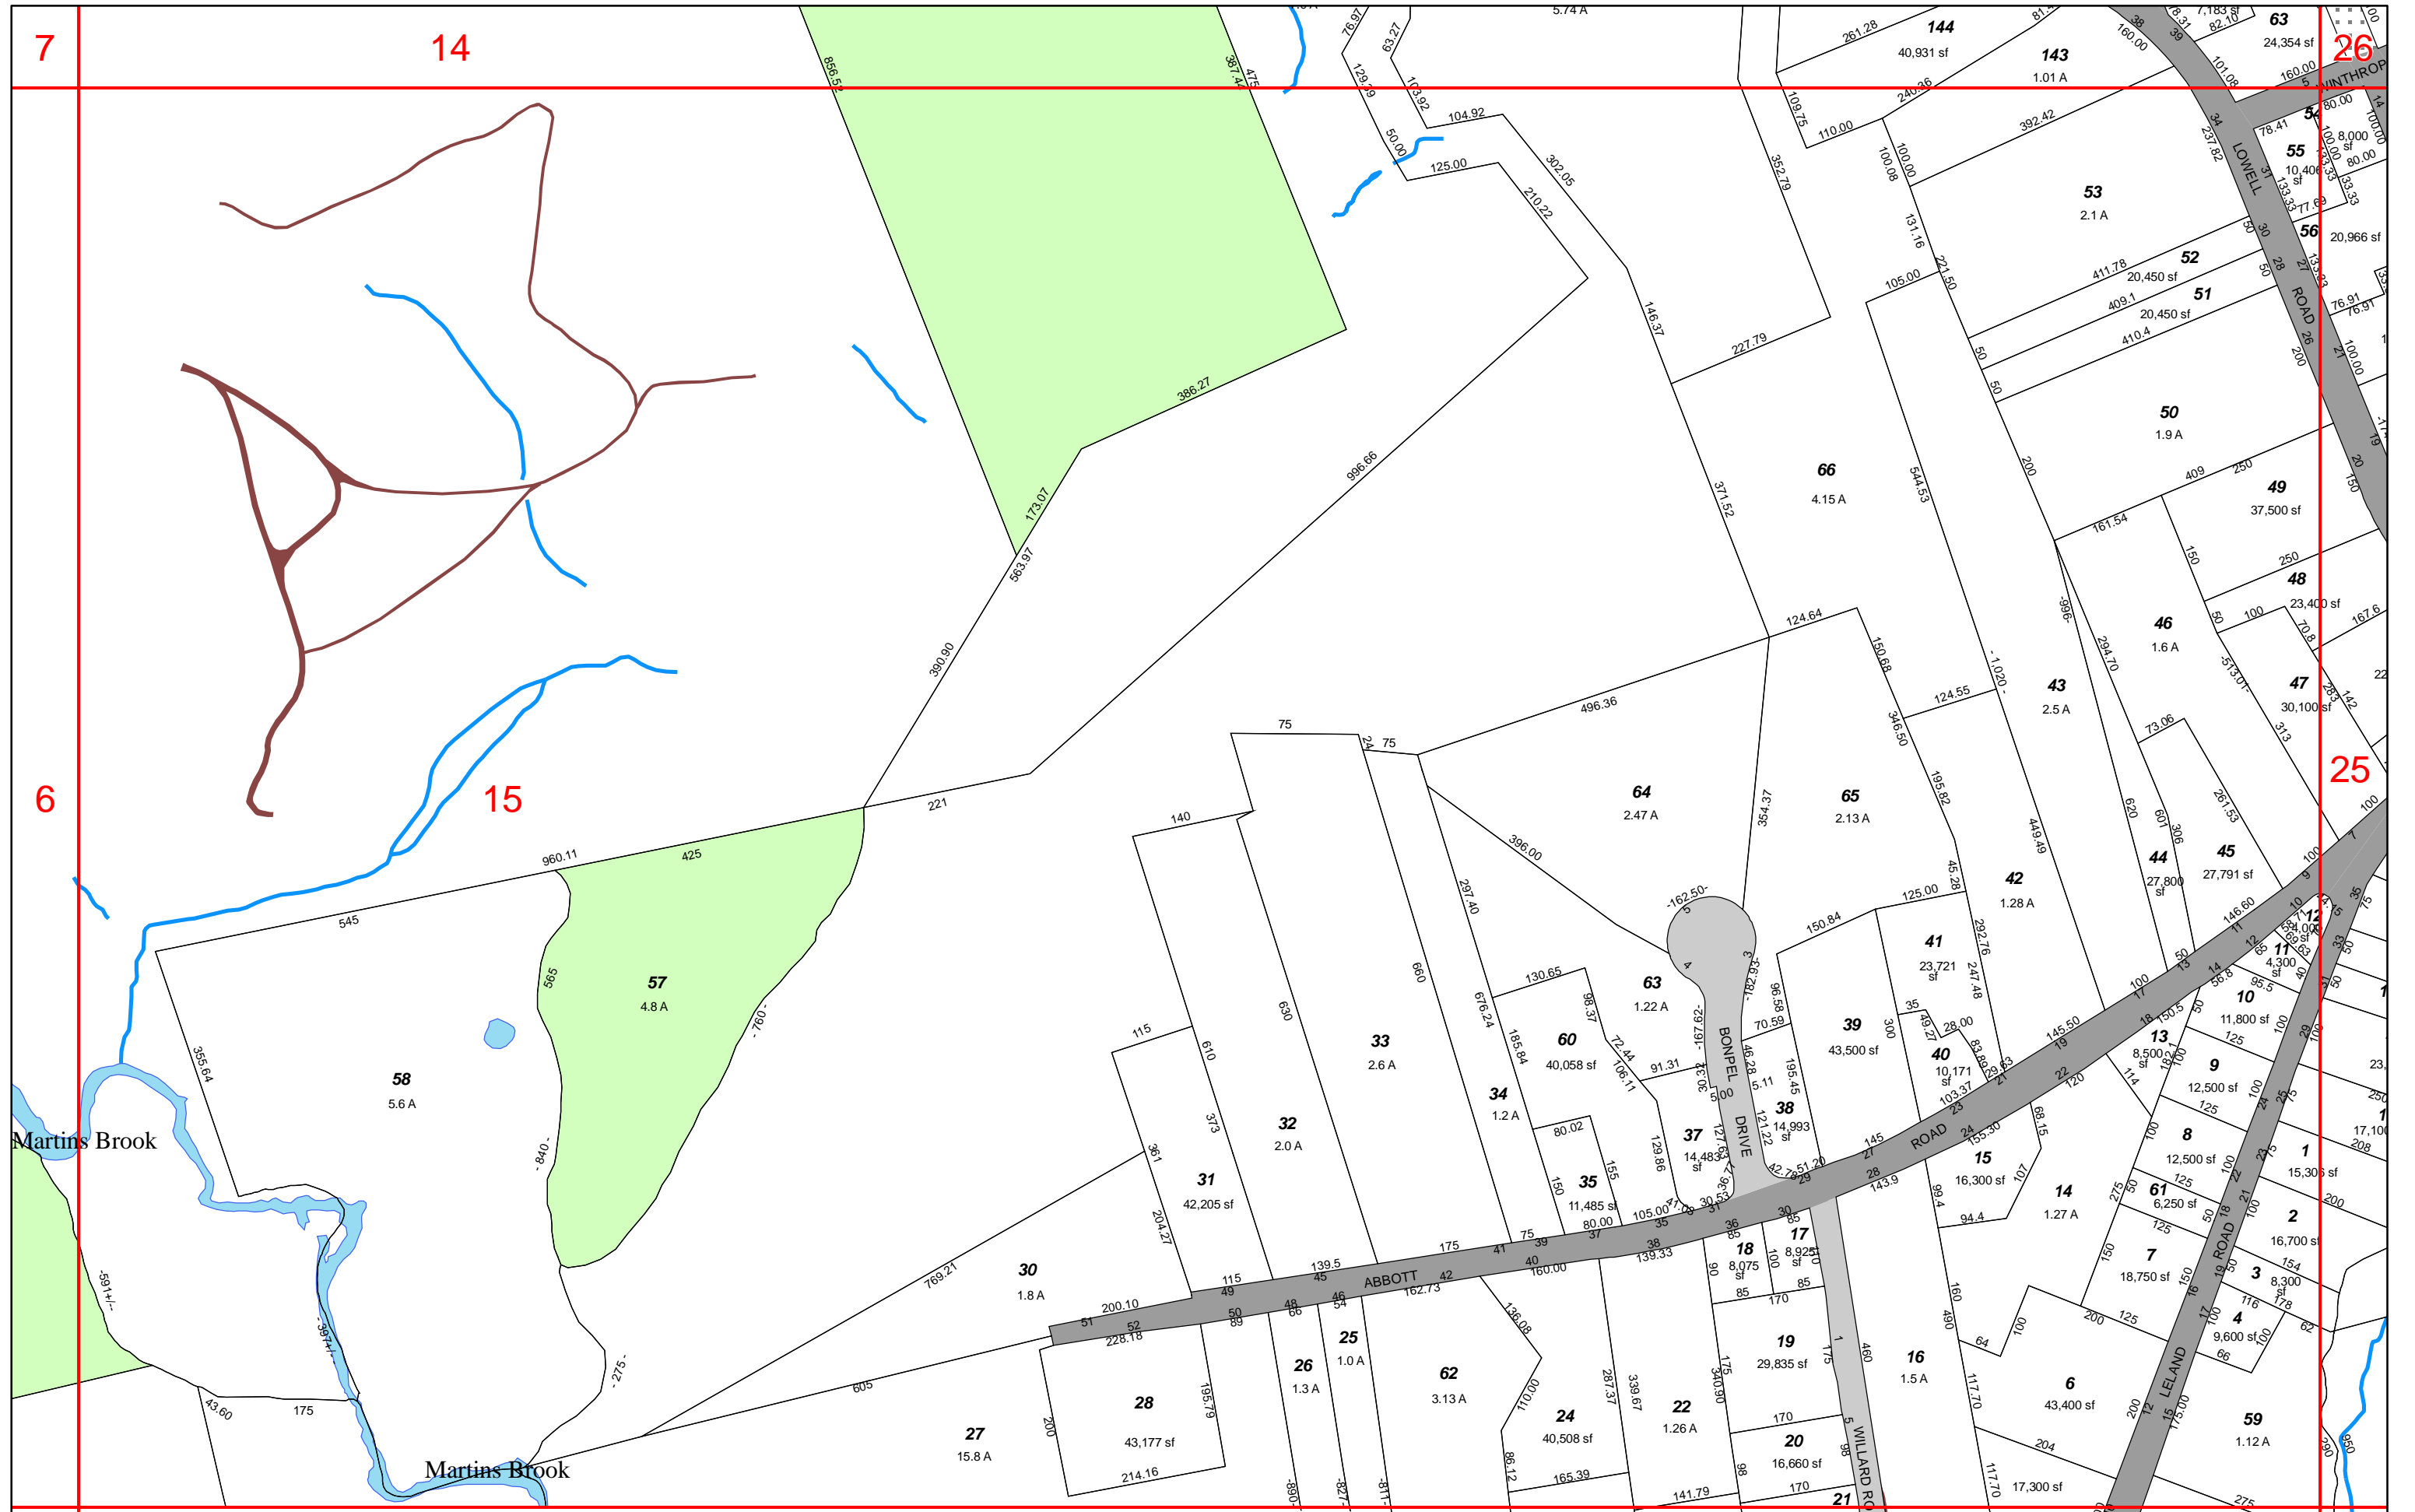

7

14

26

6

15

25

5

16

15

24

Legend

- Town Boundary
- Parcels
- Town Owned Land
- Accepted Street Status
- Unaccepted Street Status
- Paper Street Status
- ~ Lakes & Rivers
- ~ Streams

PROPERTY MAP
TOWN OF NORTH READING, MA

Data current 1/1/07.
Max parcel ID: 66
Data are for assessing purposes only.